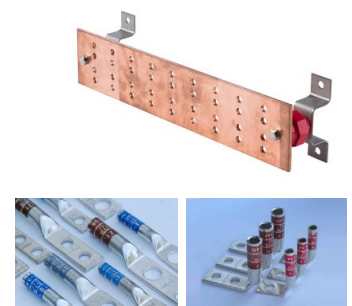

Ask your KGPCo Customer Service Representative for more details and place your order today. 800-755-1950.

600 New Century Parkway | New Century, Kansas 66031-8000 | 1.800.755.1950 | www.dependonpremier.com

© 2018 All rights reserved. The name PREMIER and the PREMIER logo are trademarks of KGPCo 02/09/18