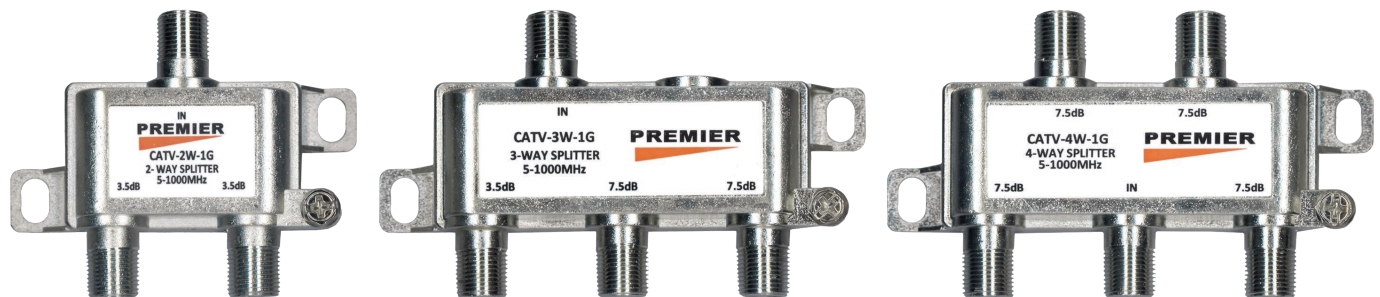

## Coax Splitter - 5-1000 MHz

Communication products to depend on.™

PREMIER Standard CATV splitters provide the performance to exceed the high speed networking capacity and reliability required for high definition video streaming, internet services, and gaming in residential and multi-dwelling applications.

### Features and Benefits

- » Excellent return loss and port-to-port isolation in the return band.
- » Machine threaded flat "F" ports are SCTE compliant.
- » Tin plated zinc cast housing.
- » -130dB RFI shielding.
- » Universal drive mounting screws and ground port screws included.
- » Low intermodulation distortion and protection against ferrites saturation.
- » Enhanced 15-42MHz return path for superior output return loss and port to port isolation performance.
- » Smaller housing for tight installation.
- » Glass PCB with micro strip design.
- » Special magnetism resistant ferrite core prevents saturation.

### PREMIER® Standard CATV Coax Splitter Specifications

- » 5-1000 MHz Bandwidth.
- » SCTE Compliant.
- » F connector, SCTE compliant IPS-SP-400.
- » Solder back -130dB RFI.