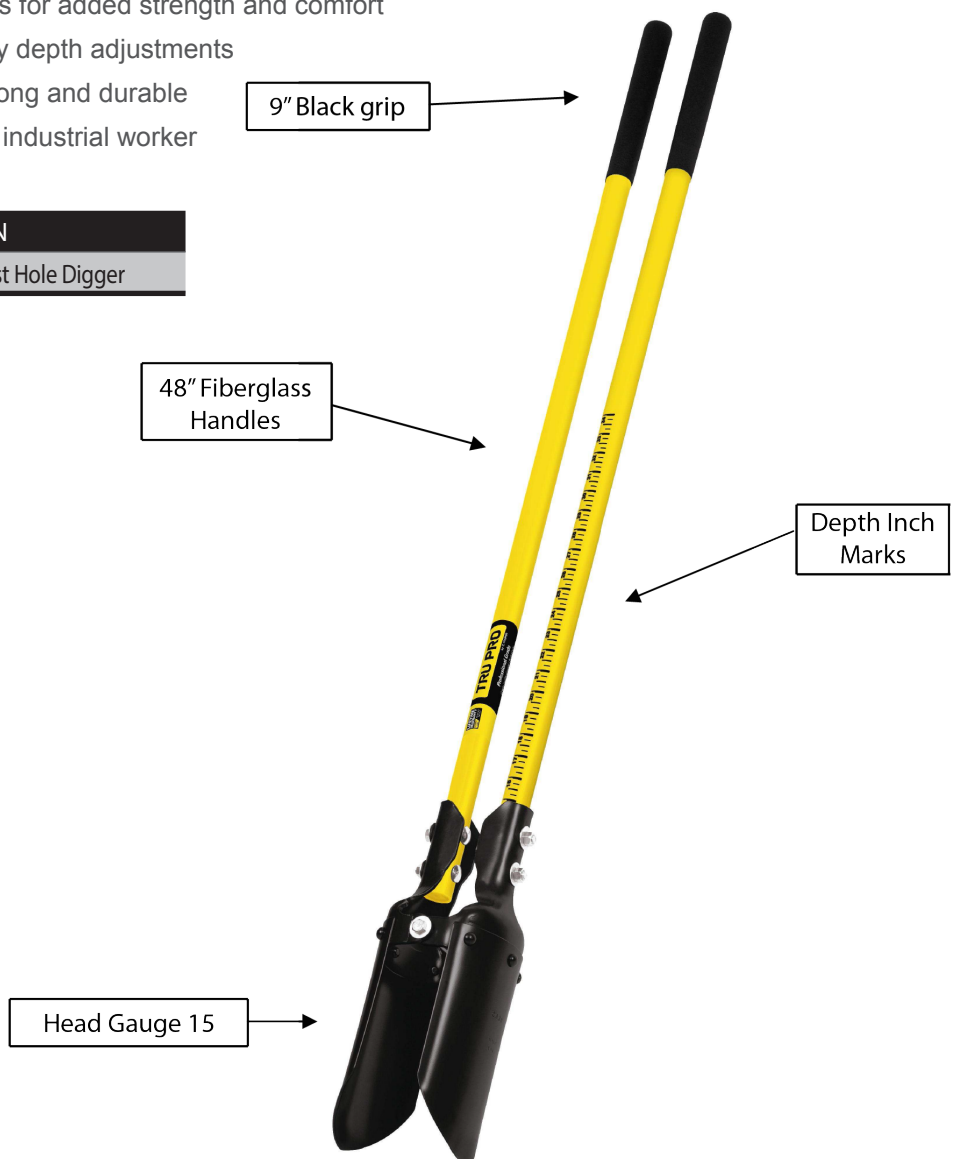

## TRU PRO® Post Hole Diggers by PREMIER®

TRU PRO® Post Hole Diggers by PREMIER® combine rugged durability, smart features, and comfort to get the job done. Rubberized grips and measurement inch markers provide comfortable and quick ease of use, while the rugged 15 gauge head powers through tough dirt, clay and tree roots.

### Features and Benefits:

- » Perfectly designed for ease and comfort in digging holes
- » Square handles with 9-in rubberized grips for added strength and comfort
- » Measurements on the side make for easy depth adjustments
- » 15 Gauge Tempered steel blades are strong and durable
- » Perfect for the professional contractor or industrial worker

ITEM ID	PART#	DESCRIPTION
0000439505	CA-38F / 30382	Heavy Duty Post Hole Digger

Ask your KGPCo Customer Service Representative for more details and place your order today. 800-755-1950