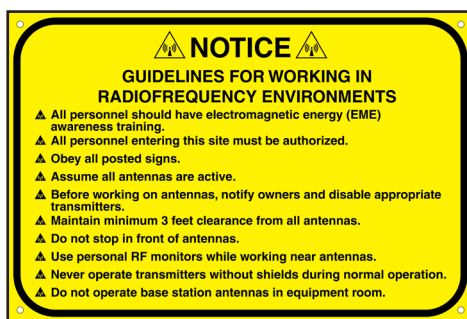

PREMIER® Durable Outdoor Signs

Durable outdoor signs communicate your important information, identify potential hazards, and help prevent accidents season after season. Use industry standard symbols and headers, or submit your own symbols and messages for a custom solution. We can use pre-approved layouts you provide or create custom artwork for you with headers and graphics that conform to current ANSI/NEMA guidelines.

PREMIER can help you configure the signage solution with the right message, graphics and materials to best meet your needs.

	OUTDOOR DURABILITY	VANDAL RESISTANCE	FEATURES	THICKNESS (inches)	TYPICAL LEAD TIMES
ALUMINUM	10+ years	No	Reflective and non-reflective finishes.	0.025" - 0.080"	3 Weeks
POLYETHYLENE	5-10 years	No	Excellent for indoor / outdoor applications.	0.035" - 0.125"	3-4 Weeks
CO-EXTRUDED POLYETHYLENE	30 years	Yes	Permanently engraved text. Excellent outdoor durability.	0.080"	3-4 Weeks
FIBERGLASS	10-15 years	Yes	Embedded graphics. Easy maintenance.	0.090" - 0.125"	3 Weeks
LEXAN®	10-15 years	Yes	Embedded graphics. Easy maintenance. Graffiti resistant.	0.090"	3-4 Weeks
STEEL/PORCELAIN	25 years	Yes	Excellent outdoor durability.	0.044" - 0.070"	5-9 Weeks

Ask your KGPCo Customer Service Representative for more details and place your order today. 800-755-1950