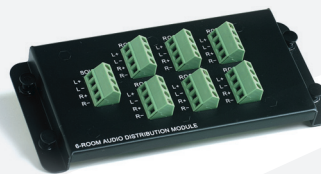

Item No. 0000069149
Matcode 063378

6 Port Audio Distribution Module
Distributes stereo audio sound (L/R) to 6 locations. Use impedance-matching volume controls (sold separately) to control the volume at each location. Terminals accept 18 – 24 gauge stranded speaker wire.