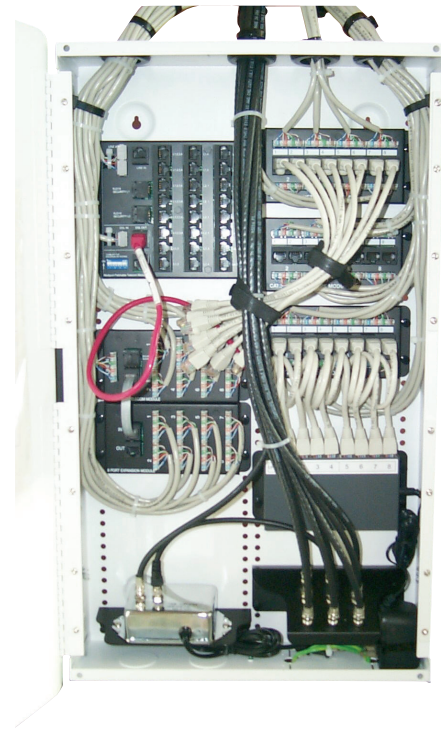

Step 1, Select Enclosure (Modules sold separately)

Description	Item Number
14 inch metal enclosure with lockable reversible door	0000069152
28 inch metal enclosure with lockable reversible door	0000123887
48 inch metal enclosure with reversible door	0000069155

Step 2, Select Appropriate Modules

Description	Item Number
8 Port Basic Telecom Module	0000069145
8 Port Expansion Module	0000069146
Multi-port Patchable Telecom Module	0000069151
8 Port Data Network Module	0000069147
8 Port 10/100 Hub	0000069148
8 Port Video Distribution Module	0000069150
1 Port 10dB Video Amplifier	0000069149
6 Port Audio Distribution Module	0000094924
Additional 1 Foot Patch Cords (package of 8)	0000094923
Blank Module (with Mounting Lip & Velcro Strap)	0000199400
8 Port 10/100 LAN Switch	0000056415