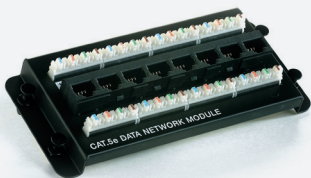

8 Port Data Network Module
Supports up to eight Category 5e data outlets. 110 IDC terminations. T568A-wiring scheme.

Item No. 0000069147
Matcode 063375