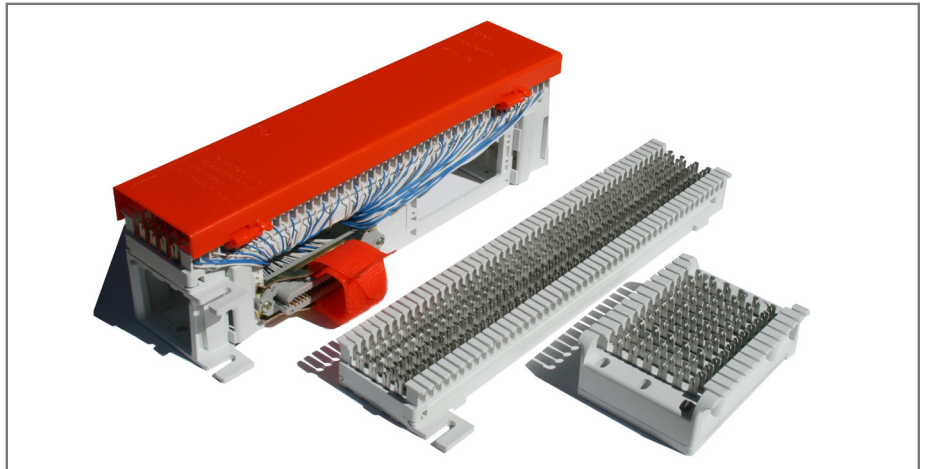

PREMIER®

66 Blocks

PREMIER offers three popular varieties of 66 blocks for standard network terminations as well as the accessories needed to mount and connect them. The blocks are made with high impact, flame retardant material, making them very durable and safe. The blocks can terminate 18 to 26 gauge conductors.

66M1-50R block

The 66M1-50R block is best suited as the interface between the Service Provider and the customer premises. This block has a female 25 pair RJ21X interface on one side that is prewired to row D of the block. Fanning strips with notches every ten rows are used to route and organize 25 pair cables. It also includes an 89D bracket that allows for easier mounting and spacing. A hinged orange cover helps protect the connections and designate the block as the demarcation point.

- » Item Number: **0000211132**
- » Vendor Part Number: 66M1-50R
- » Made in the USA.

66M1-50 block

The 66M1-50 block is a Category 5e rated block used for terminating high speed applications such as Voice over IP (VoIP) and Gigabit Ethernet. The block has a 50 row capacity with four pins across. Fanning strips with notches every ten rows are used to route and organize 25 pair cables.

- » Item Number: **0000156599**
- » Vendor Part Number: 66M1-50
- » Made in the USA.

66B1-6 block

The 66B1-6 block is ideal for terminating 16MHz voice circuits in a residence or small office. The block consists of twelve rows of six pins. The block will terminate up to 6 pairs of wire.